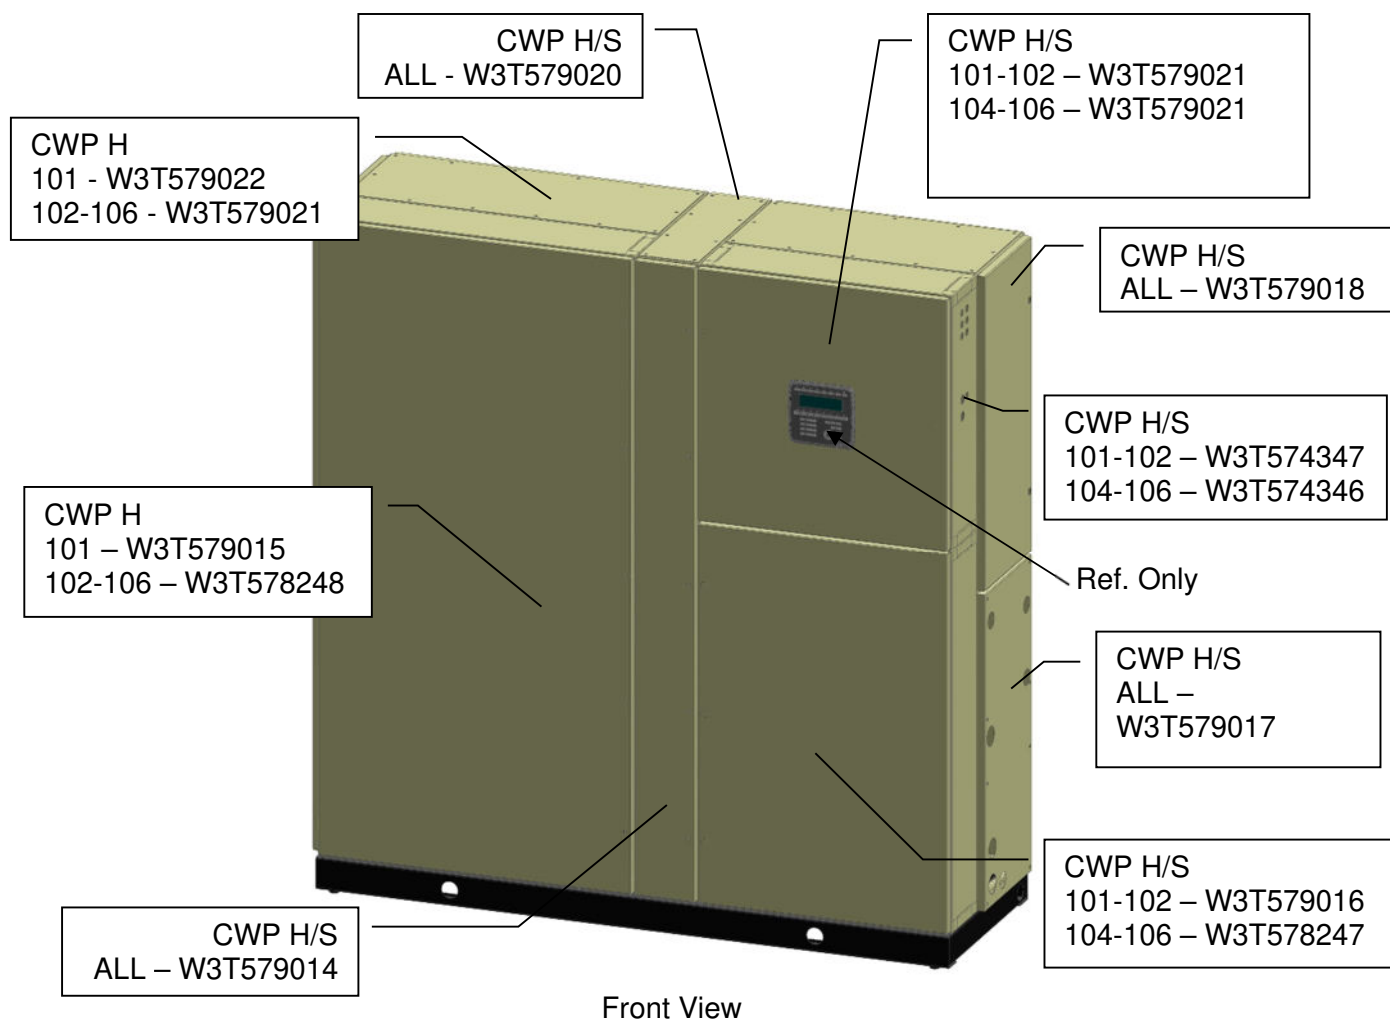

CWP WATER SYSTEM PANEL AND COMPONENT IDENTIFICATION

Refer to the following images to identify the replacement panel needed. For the HMI (i.e., Operator's) panel, only the current model X2 base 7 panels are shown. If older model HMI, consult Technical Support at 1-888-595-0666.

W3T578254

W3T578251

W3T578261
PANEL SPACER

W3T578259
PANEL WASHER

W3T578260
PANEL SCREW

W3T578245
HANDLE KIT

W3T578262
O-RING FOR SCREW RETAINING

W3T578252
PLUG FOR DOORS