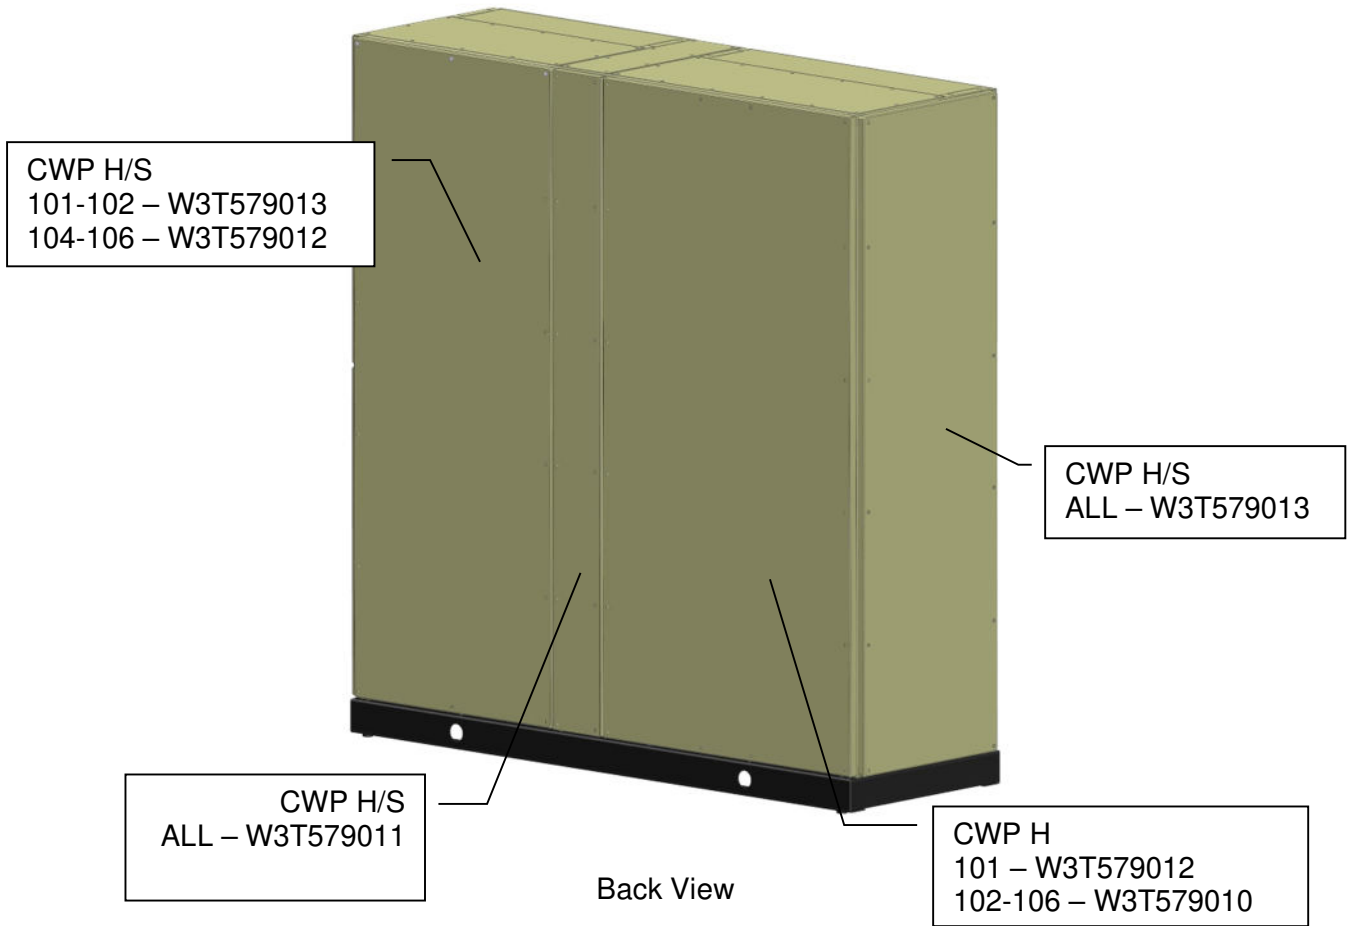

CWP WATER SYSTEM PANEL AND COMPONENT IDENTIFICATION

Refer to the following images to identify the replacement panel needed. For the HMI (i.e., Operator's) panel, only the current model X2 base 7 panels are shown. If older model HMI, consult Technical Support at 1-888-595-0666.

W3T578254

W3T578251

W3T578261
PANEL SPACER

W3T578259
PANEL WASHER

W3T578260
PANEL SCREW

W3T578245
HANDLE KIT

W3T578262
O-RING FOR SCREW RETAINING

W3T578252
PLUG FOR DOORS

W3T579007
FLAT PANEL SCREW